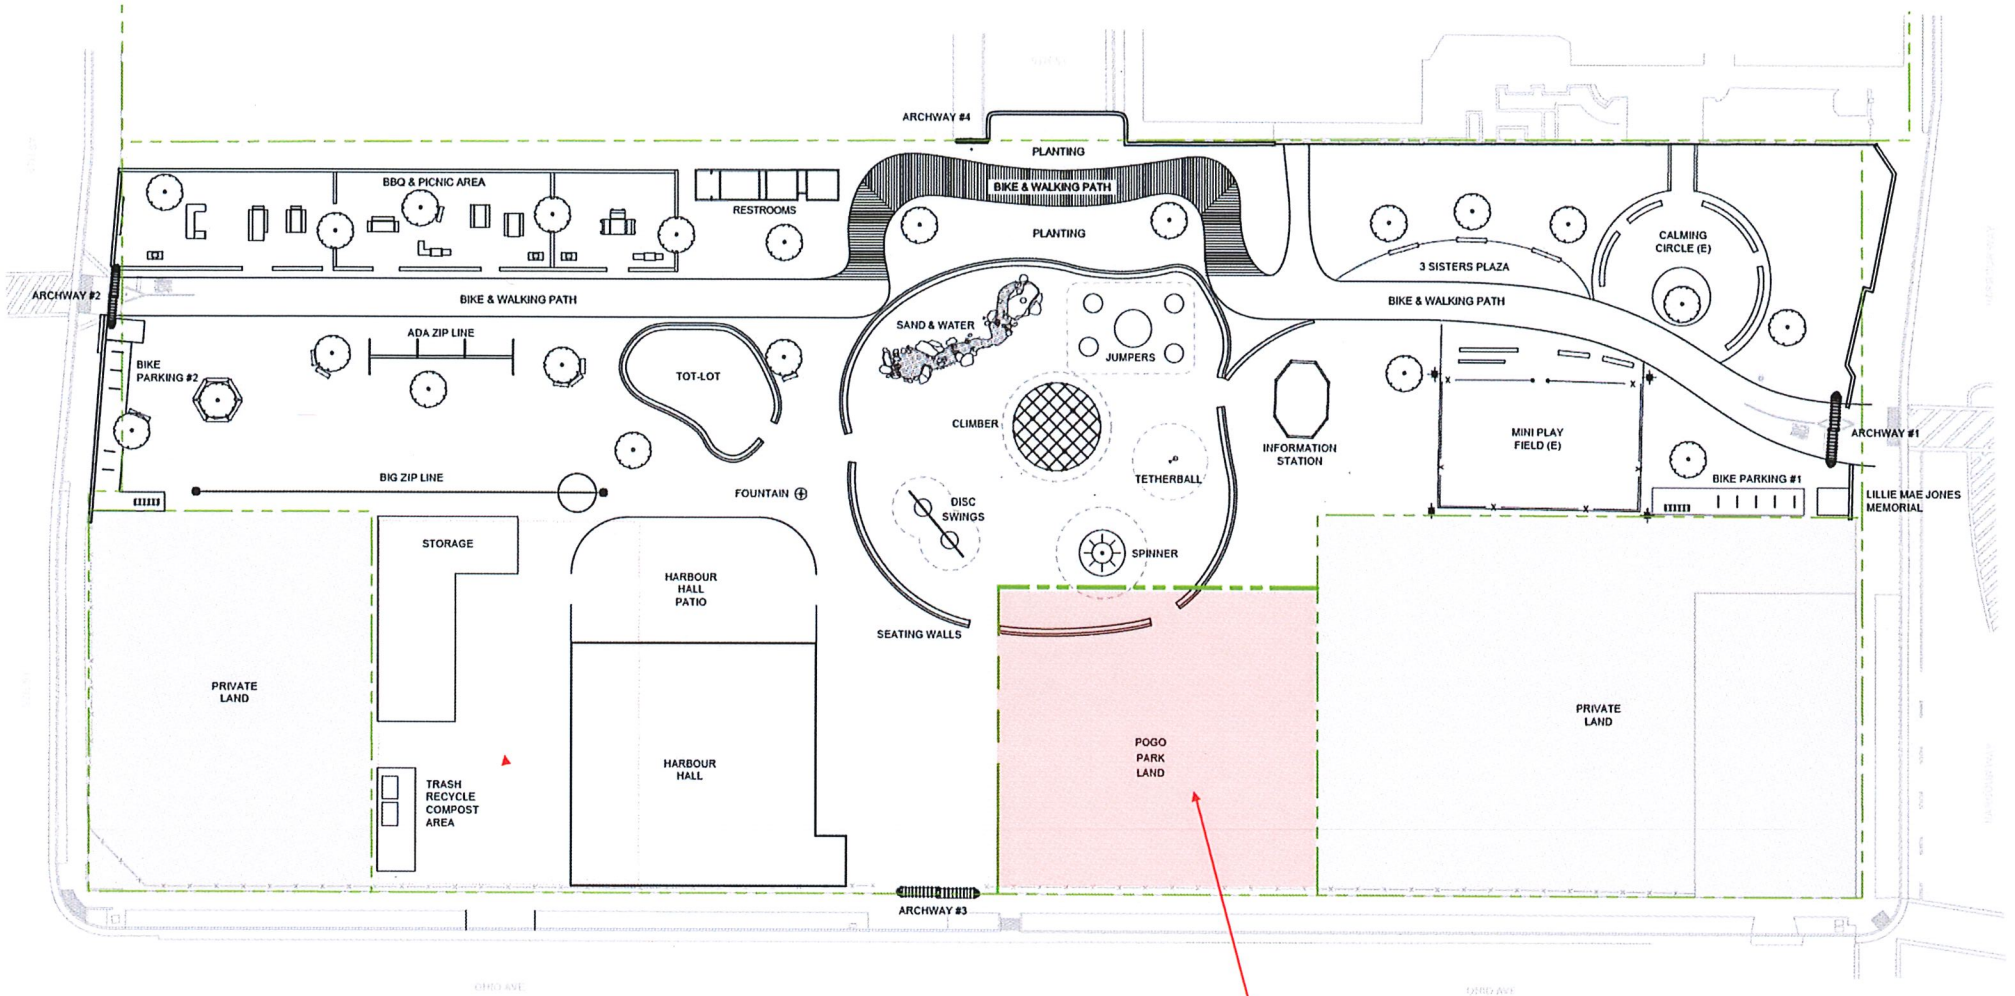

Exhibit 1

HARBOUR-8 PARK EXPANSION PROJECT

Parcel of approx. 6,800 sf of land that Pogo Park is donating to the City of Richmond for the Harbour-8 Expansion Project.